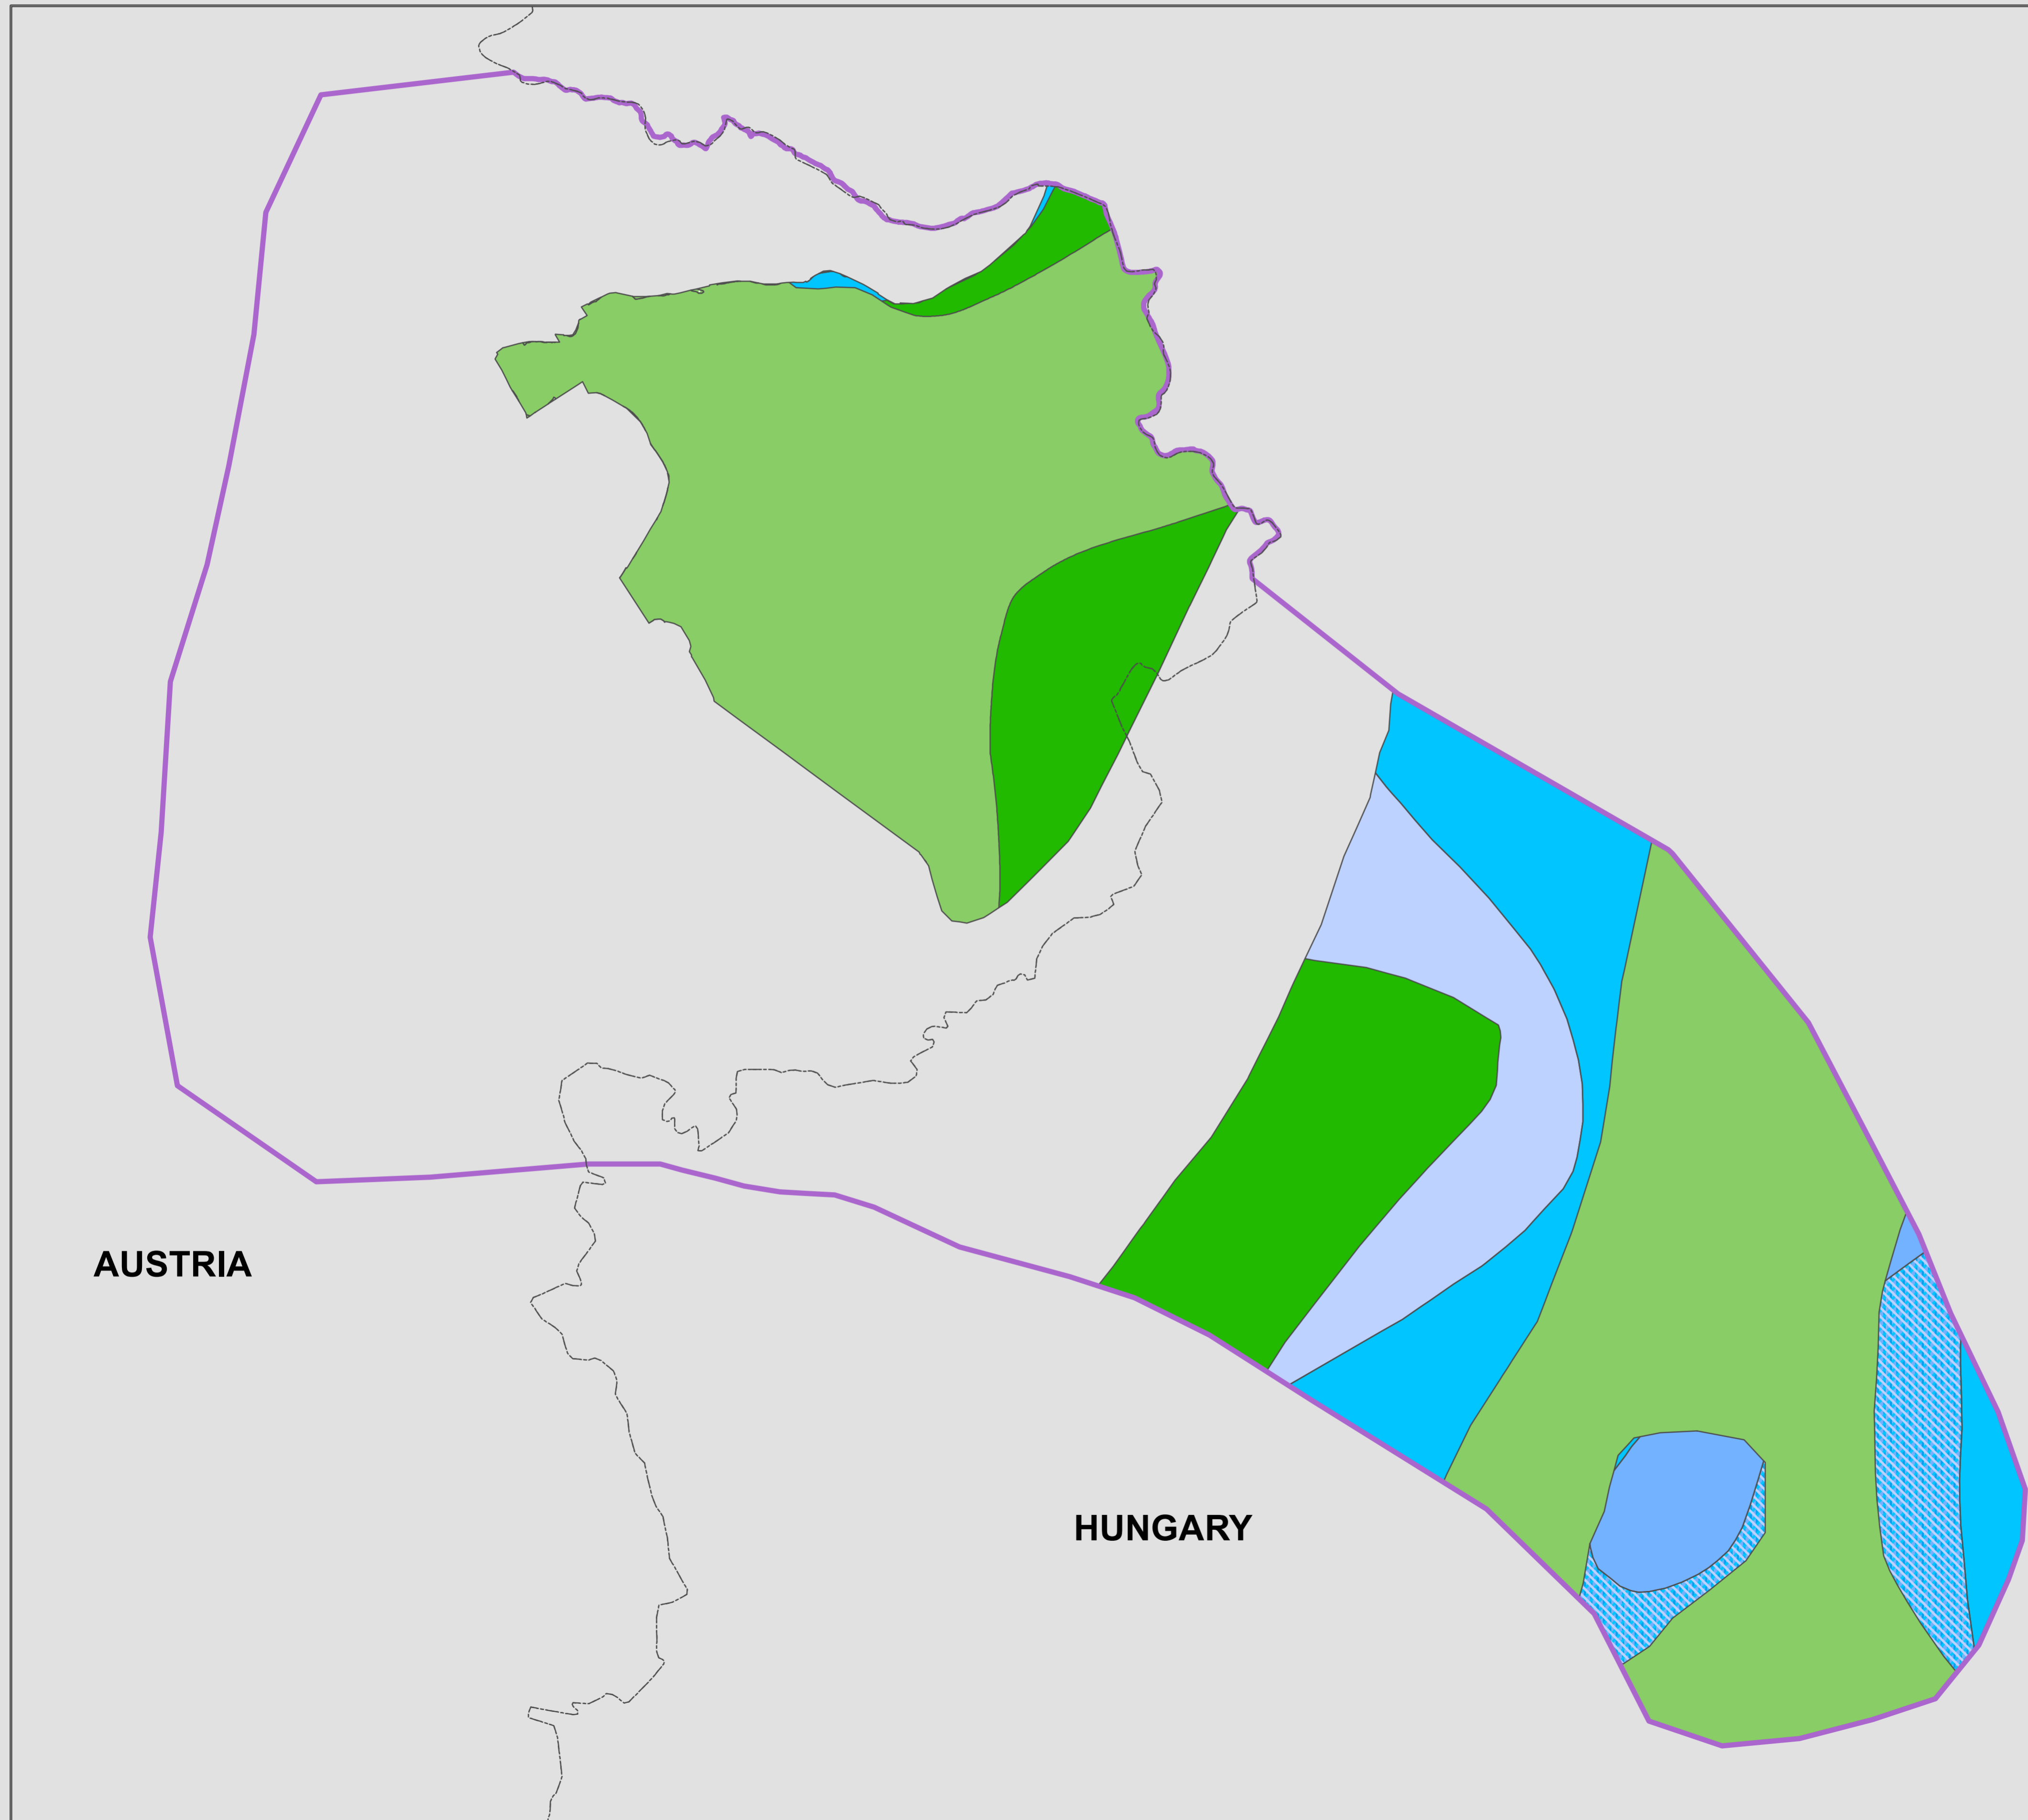

This project is implemented through the CENTRAL EUROPE Programme, co-financed by the ERDF

Legend

- Contour lines of Pre-Lower Pannonian basement
- Msmf_surf
- Msmf
- Mbmf_surf
- Mbmf
- Mbls
- Mbc
- Mkb-Mbc-Mbls-Mbmf
- M1fc
- Lutzmannsburg–Zsira area boundary

Editor: Zsolt Kercsmár, Vera Maigut, Zsuzsanna Viktor
 Authors of the model horizons:
 Hungary: Gáspár Albert, Zsolt Kercsmár, Vera Maigut,
 Gyula Maros, László Orosz, Klára Palotás, Ildikó Selmeczi, András Uhrin;
 Austria: Bernhard Atzenhofer, Rudolf Berka, Magdalena Bottig, Anna Brüstle,
 Christine Hörfarter, Gerhard Schubert, Julia Weibold;
 2011

Scale: 1:100 000

This map was produced by ArcGIS Desktop 10 without manual cartographic processing.