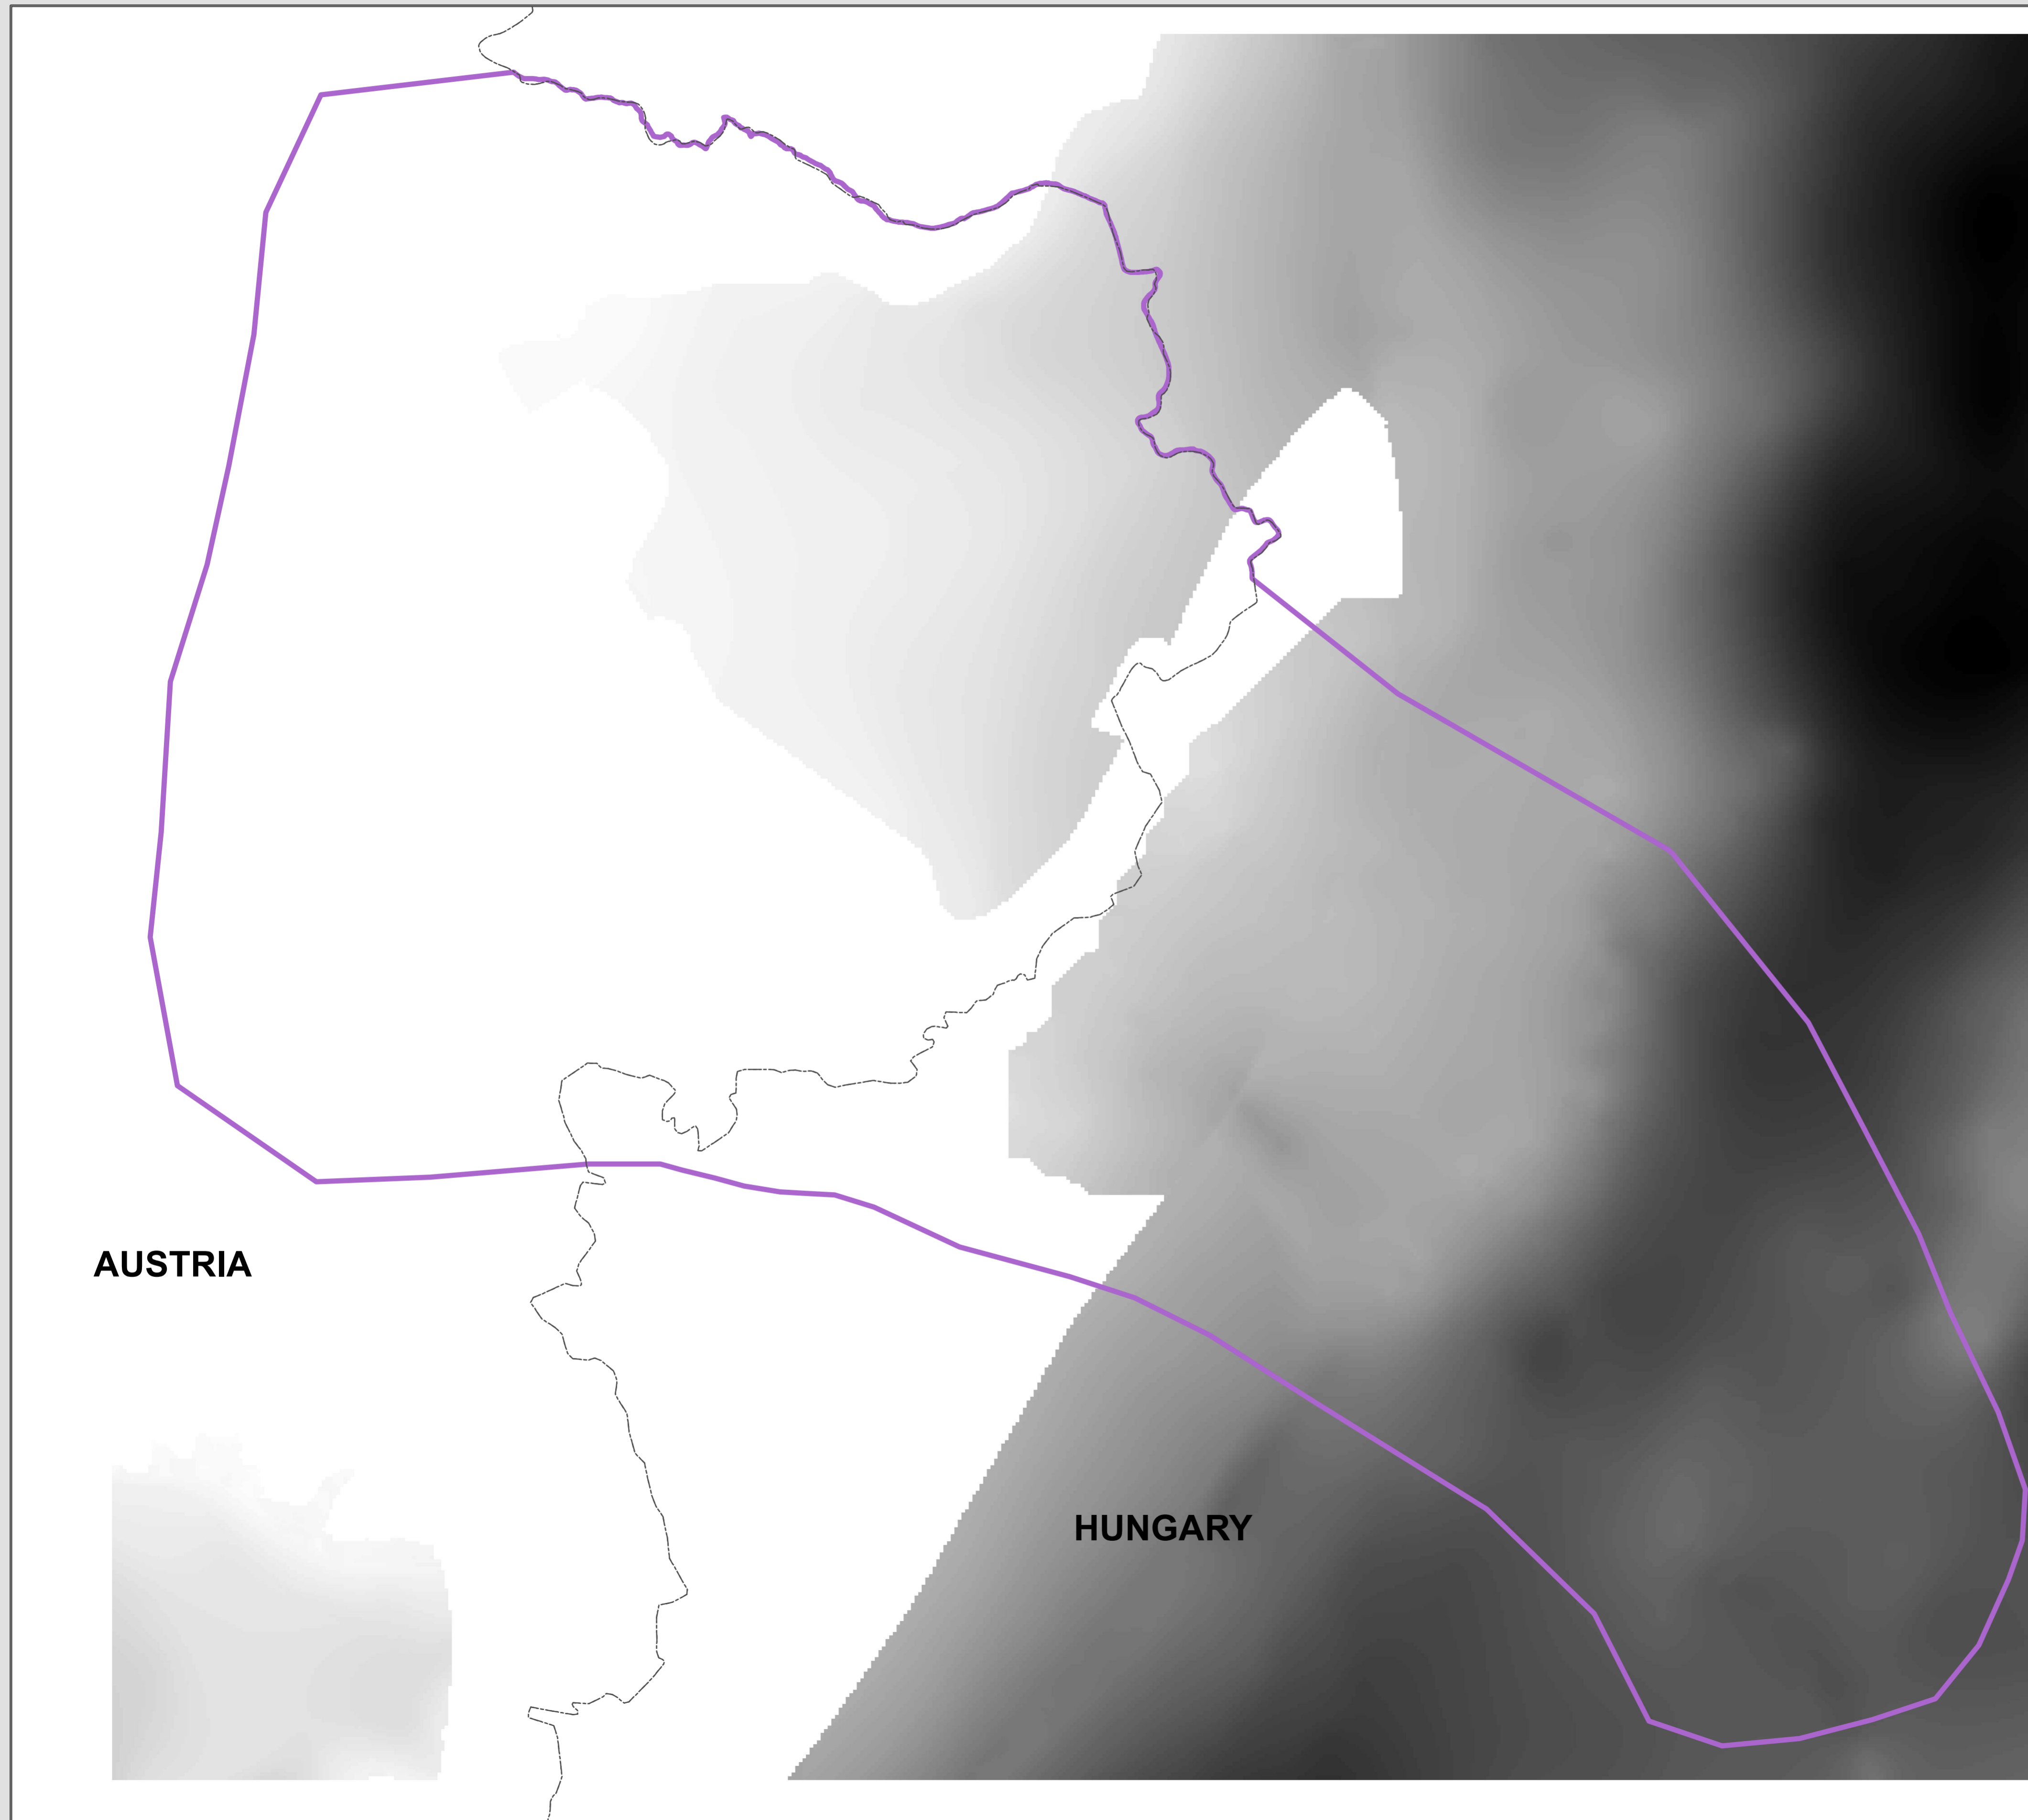

This project is implemented through the CENTRAL EUROPE Programme, co-financed by the ERDF

Legend

- Lutzmannsburg–Zsira area boundary
- High : 344,416
Low : -2596,58

Editor: Zsolt Kercsmár, Vera Maigut, Zsuzsanna Vikor
Autors of the model horizons:
Hungary: Gáspár Albert, Zsolt Kercsmár, Vera Maigut,
Gyula Maros, László Orosz, Klára Palotás, Ildikó Selmeczi, András Uhrin;
Austria: Bernhard Atzenhofer, Rudolf Berka, Magdalena Bottig, Anna Brüstle,
Christine Hörfarter, Gerhard Schubert, Julia Weibold;
2011

Scale: 1:100 000

This map was produced by ArcGIS Desktop 10 without manual cartographic processing.