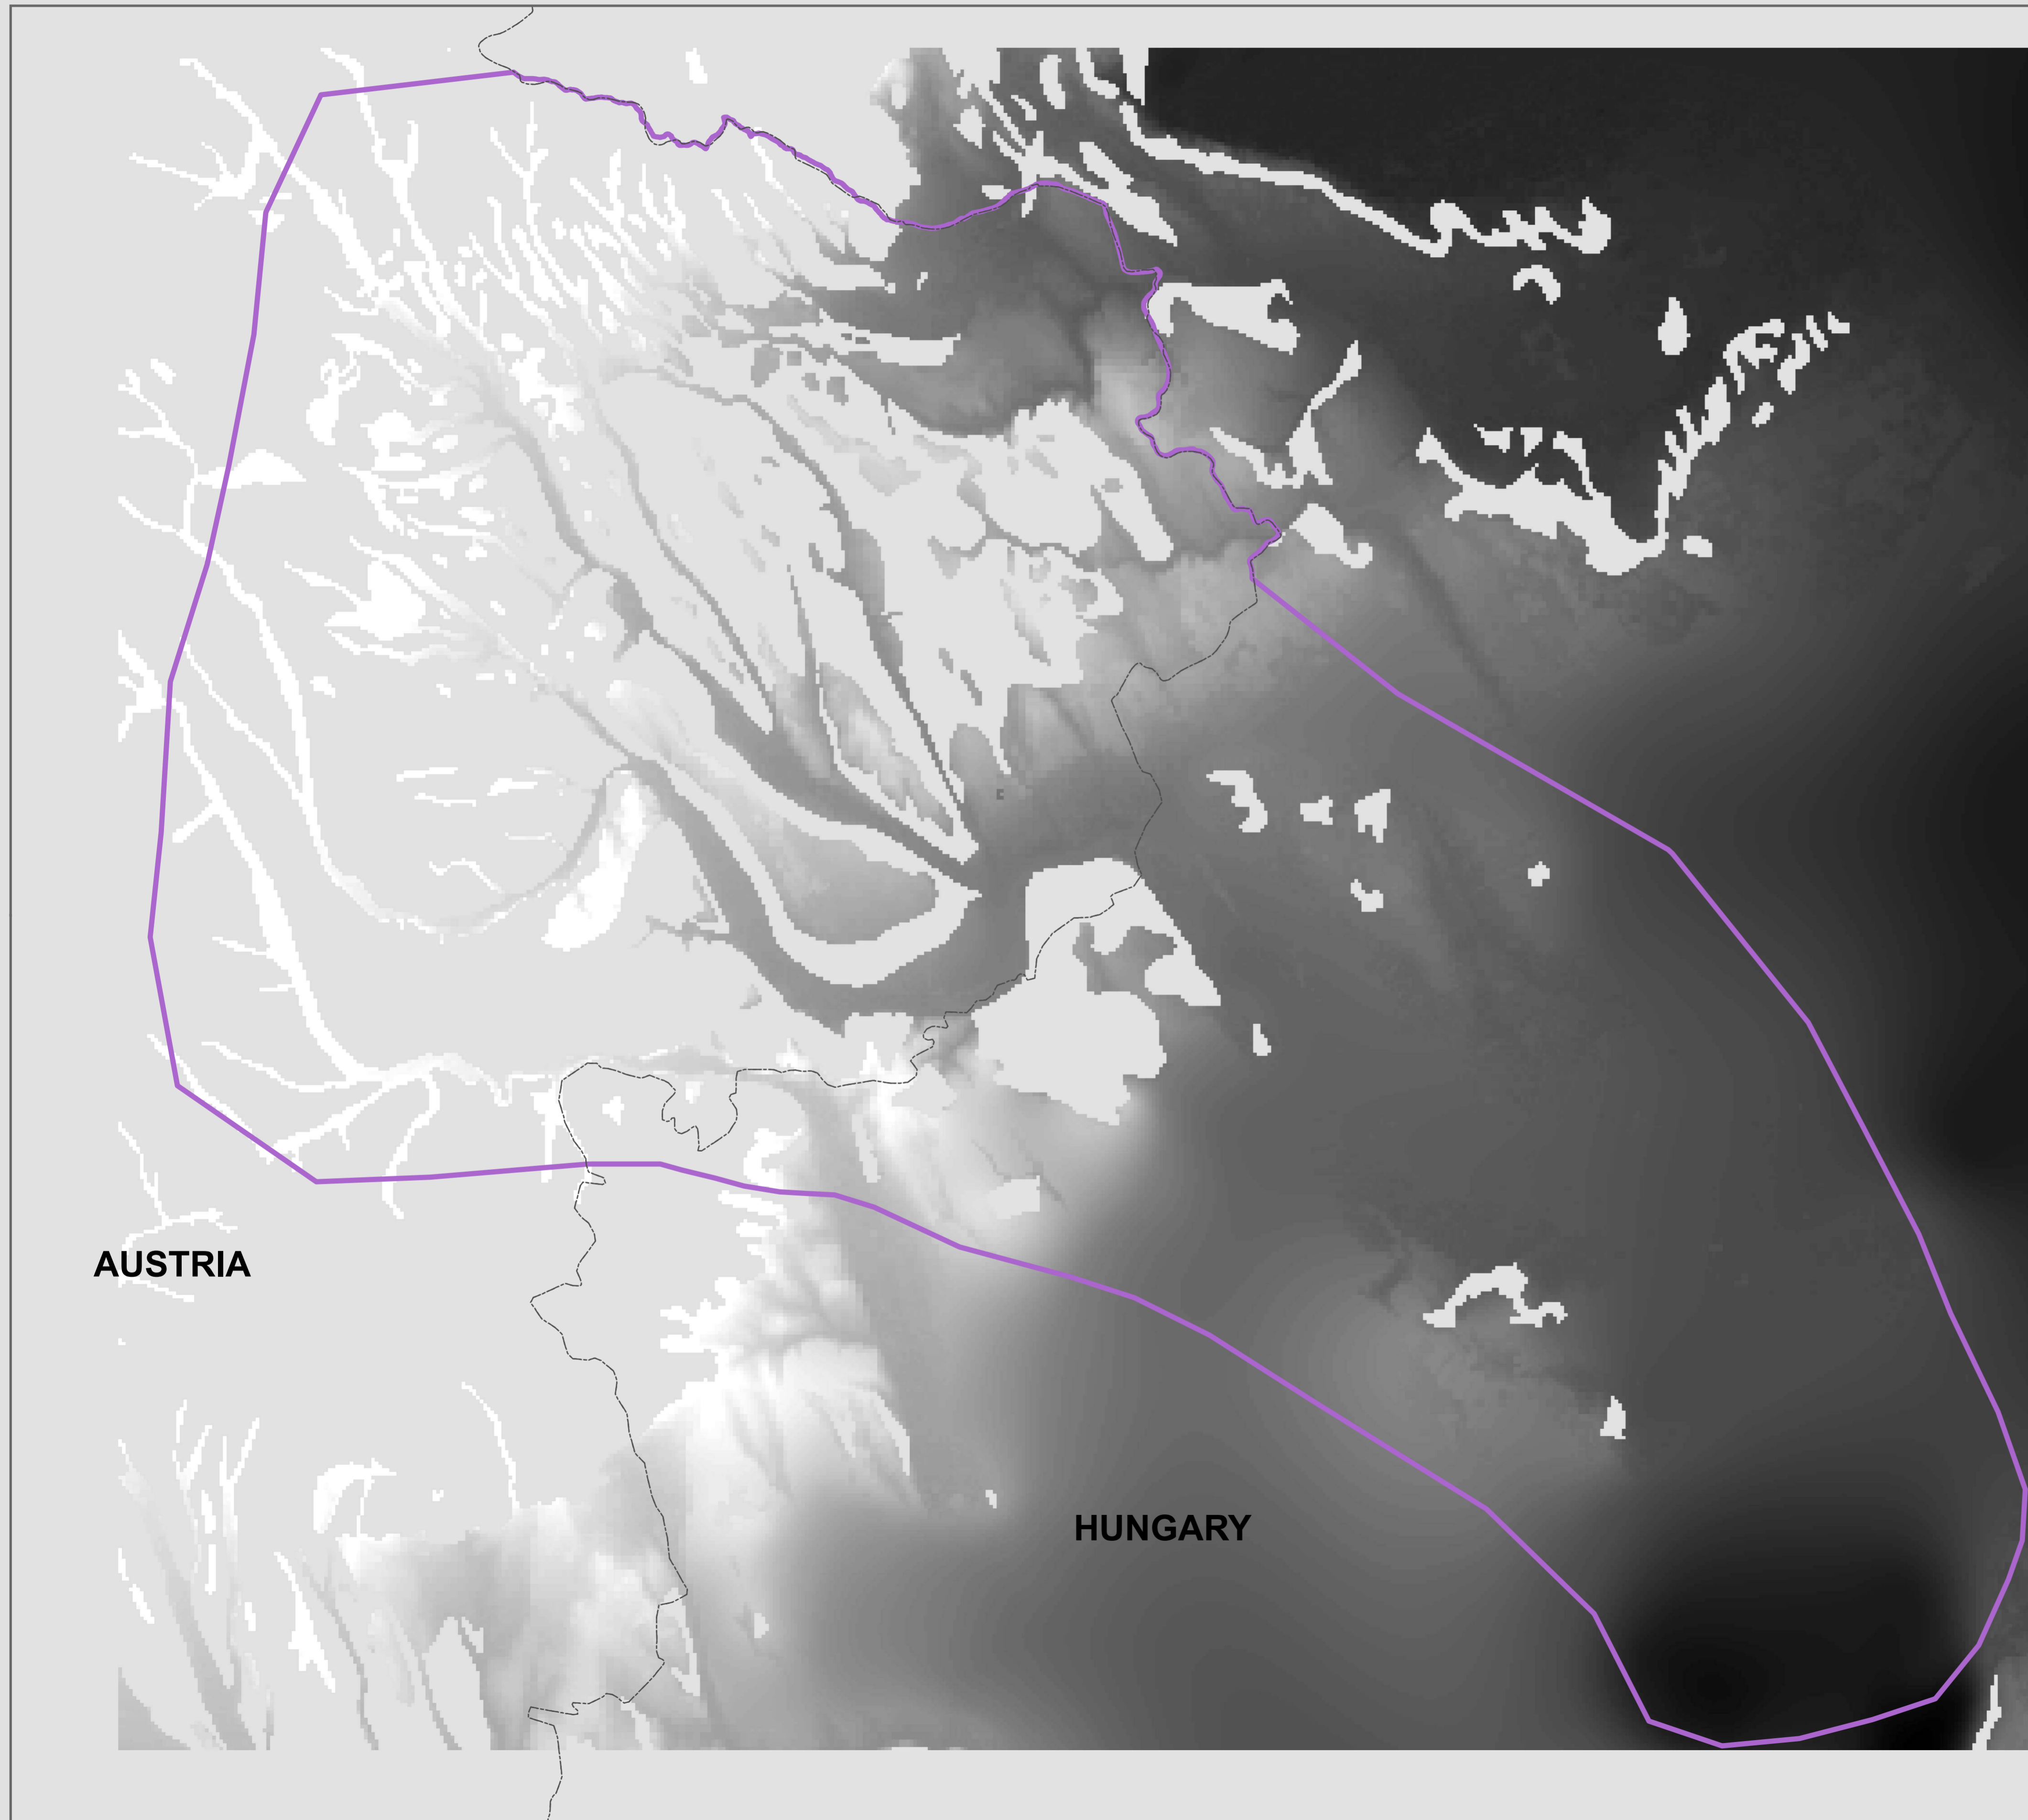

# Pre-Quaternary model horizon grid for Lutzmannsburg–Zsira

This project is implemented through the CENTRAL EUROPE Programme, co-financed by the ERDF

### Legend

- Lutzmannsburg–Zsira area boundary
- High : 683  
Low : 71

Editor: Zsolt Kercksmár, Vera Maigut, Zsuzsanna Viktor  
Autors of the model horizons:  
Hungary: Gáspár Albert, Zsolt Kercksmár, Vera Maigut,  
Gyula Maros, László Orosz, Klára Palotás, Ildikó Selmeczi, András Uhrin;  
Austria: Bernhard Atzenhofer, Rudolf Berka, Magdalena Bottig, Anna Brüstle,  
Christine Hörfarter, Gerhard Schubert, Julia Weibold;  
2011

Scale: 1:100 000

This map was produced by ArcGIS Desktop 10 without manual cartographic processing.