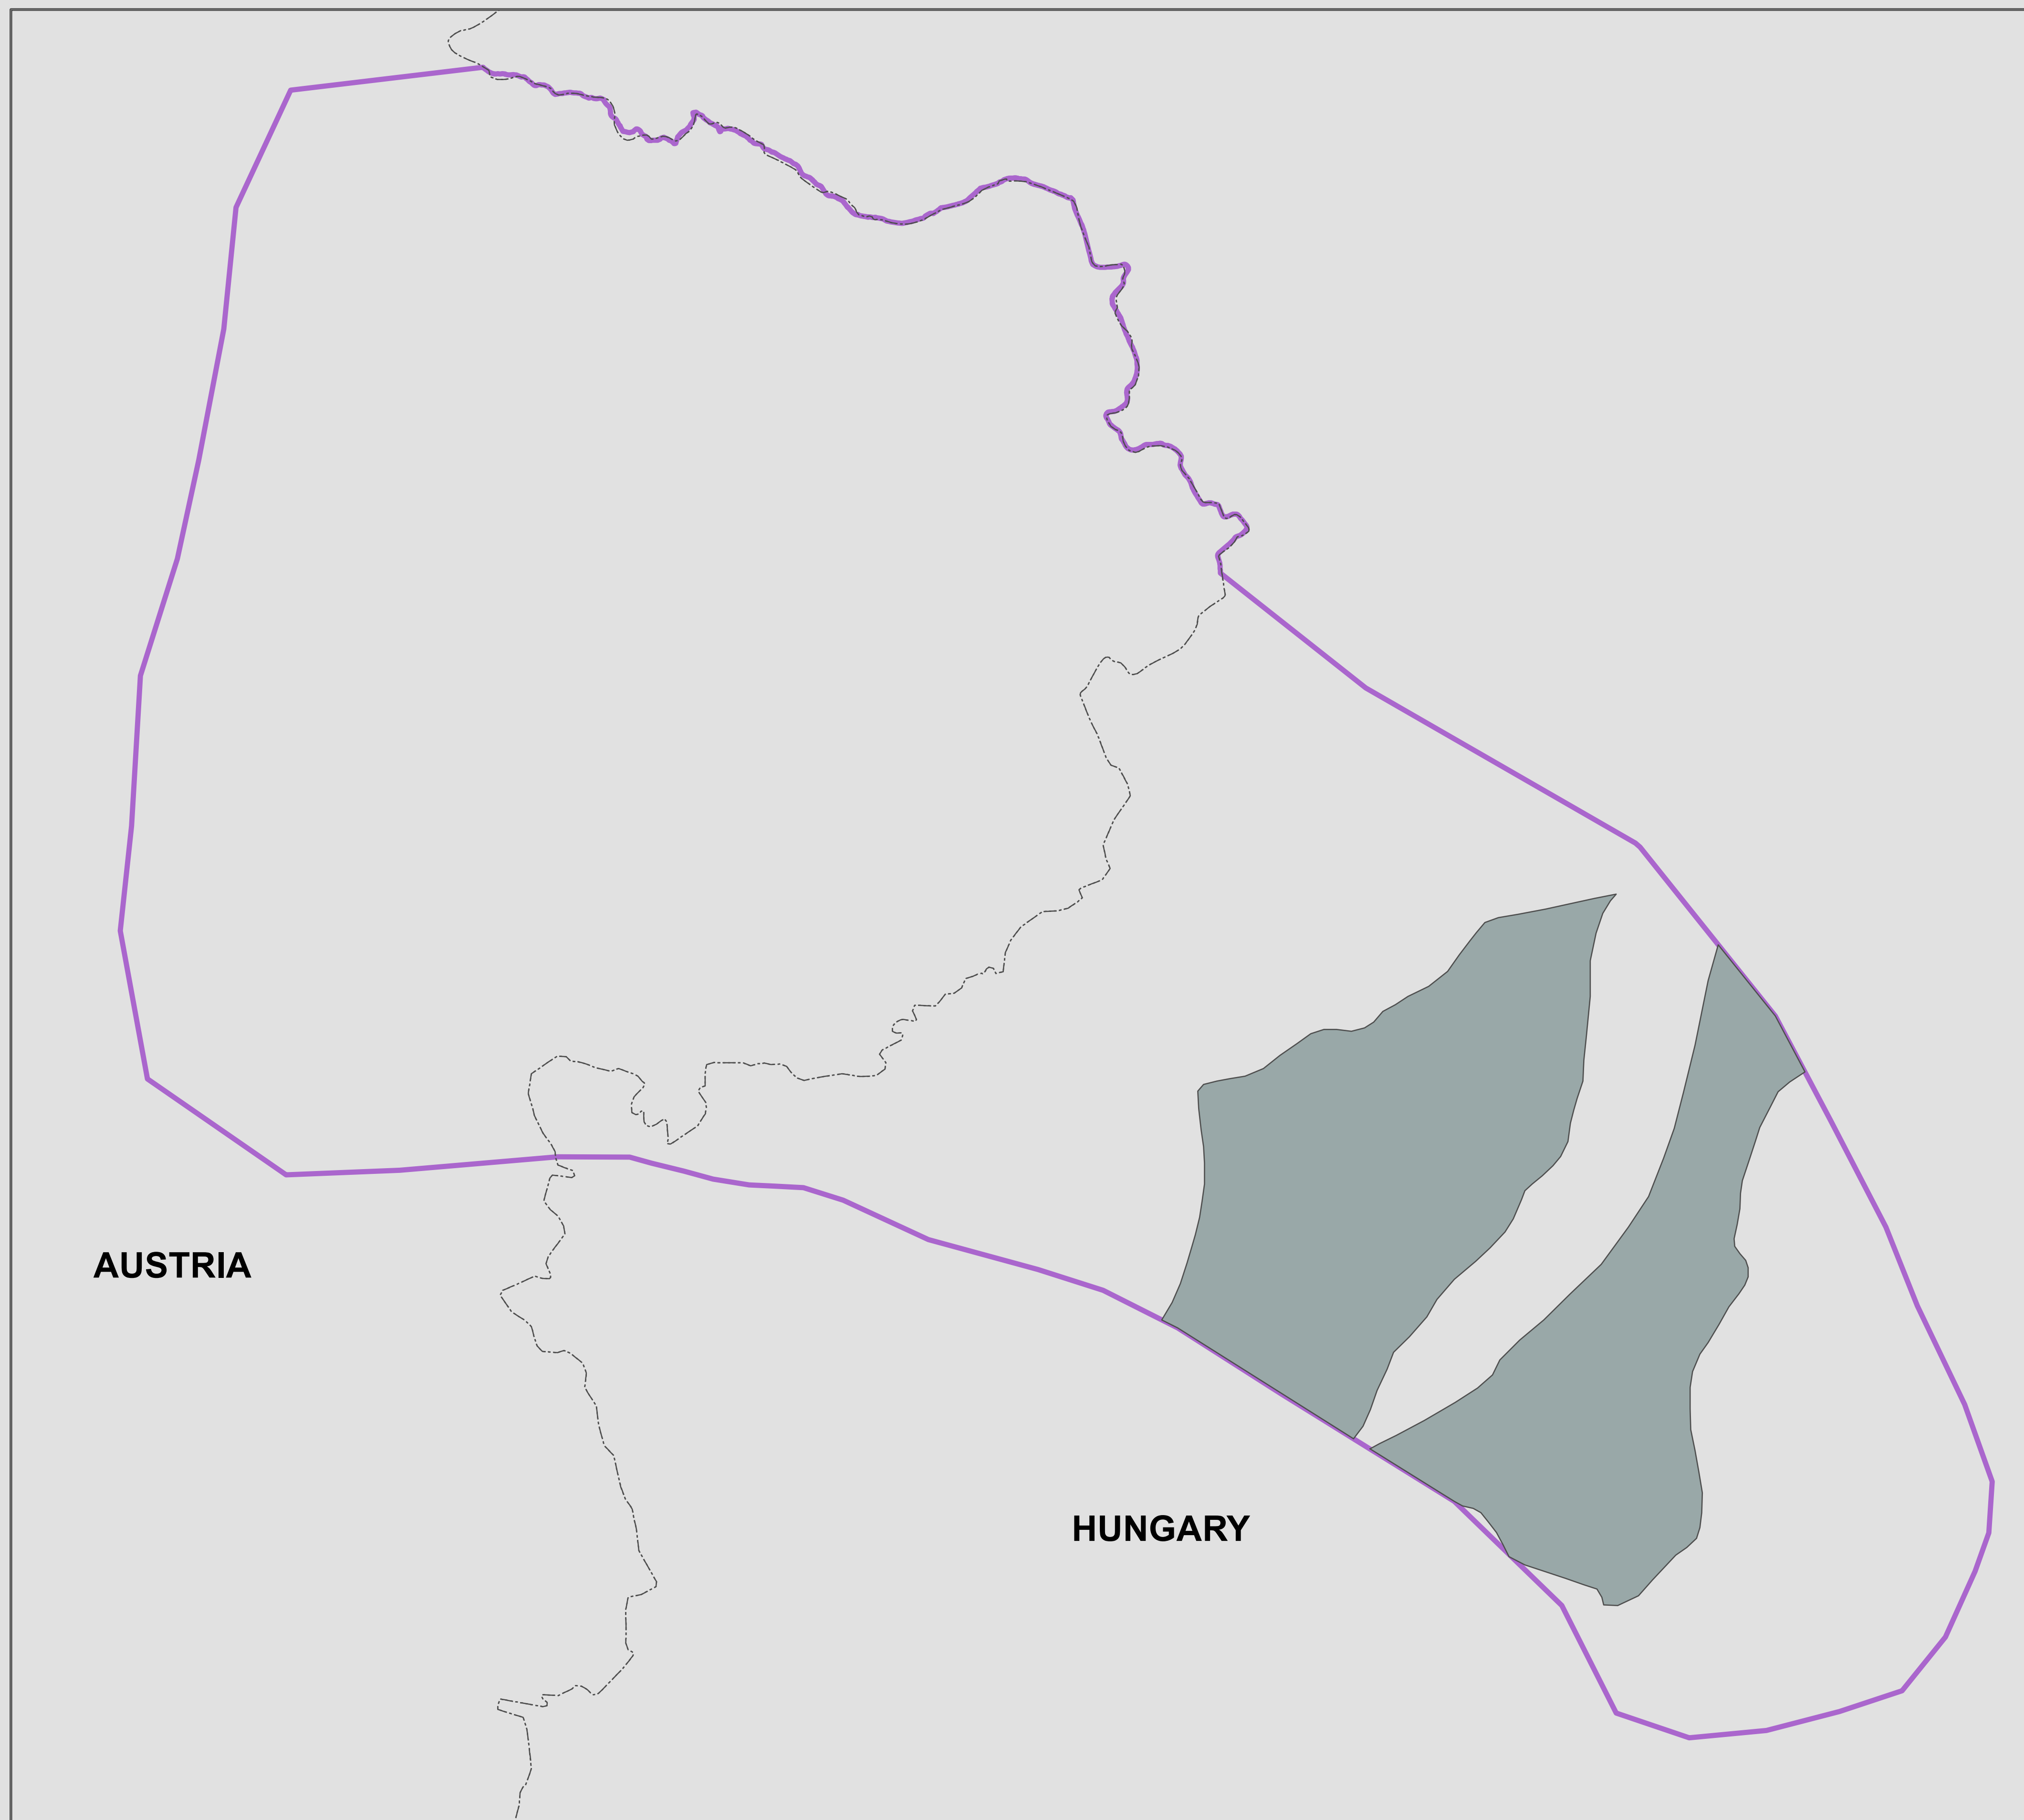

This project is implemented through the CENTRAL EUROPE Programme, co-financed by the ERDF

Legend

- Contour lines of Pre-Devonian basement
- SD_G
- Lutzmannsburg–Zsira area boundary

Editor: Zsolt Kerckmár, Vera Maigut, Zsuzsanna Viktor
Autors of the model horizons:
Hungary: Gáspár Albert, Zsolt Kerckmár, Vera Maigut,
Gyula Maros, László Orosz, Klára Palotás, Ildikó Selmeczi, András Uhrin;
Austria: Bernhard Atzenhofer, Rudolf Berka, Magdalena Bottig, Anna Brüstle,
Christine Hörfarter, Gerhard Schubert, Julia Weibold;
2011

Scale: 1:100 000

0 4 8 12 16 km

This map was produced by ArcGIS Desktop 10 without manual cartographic processing.