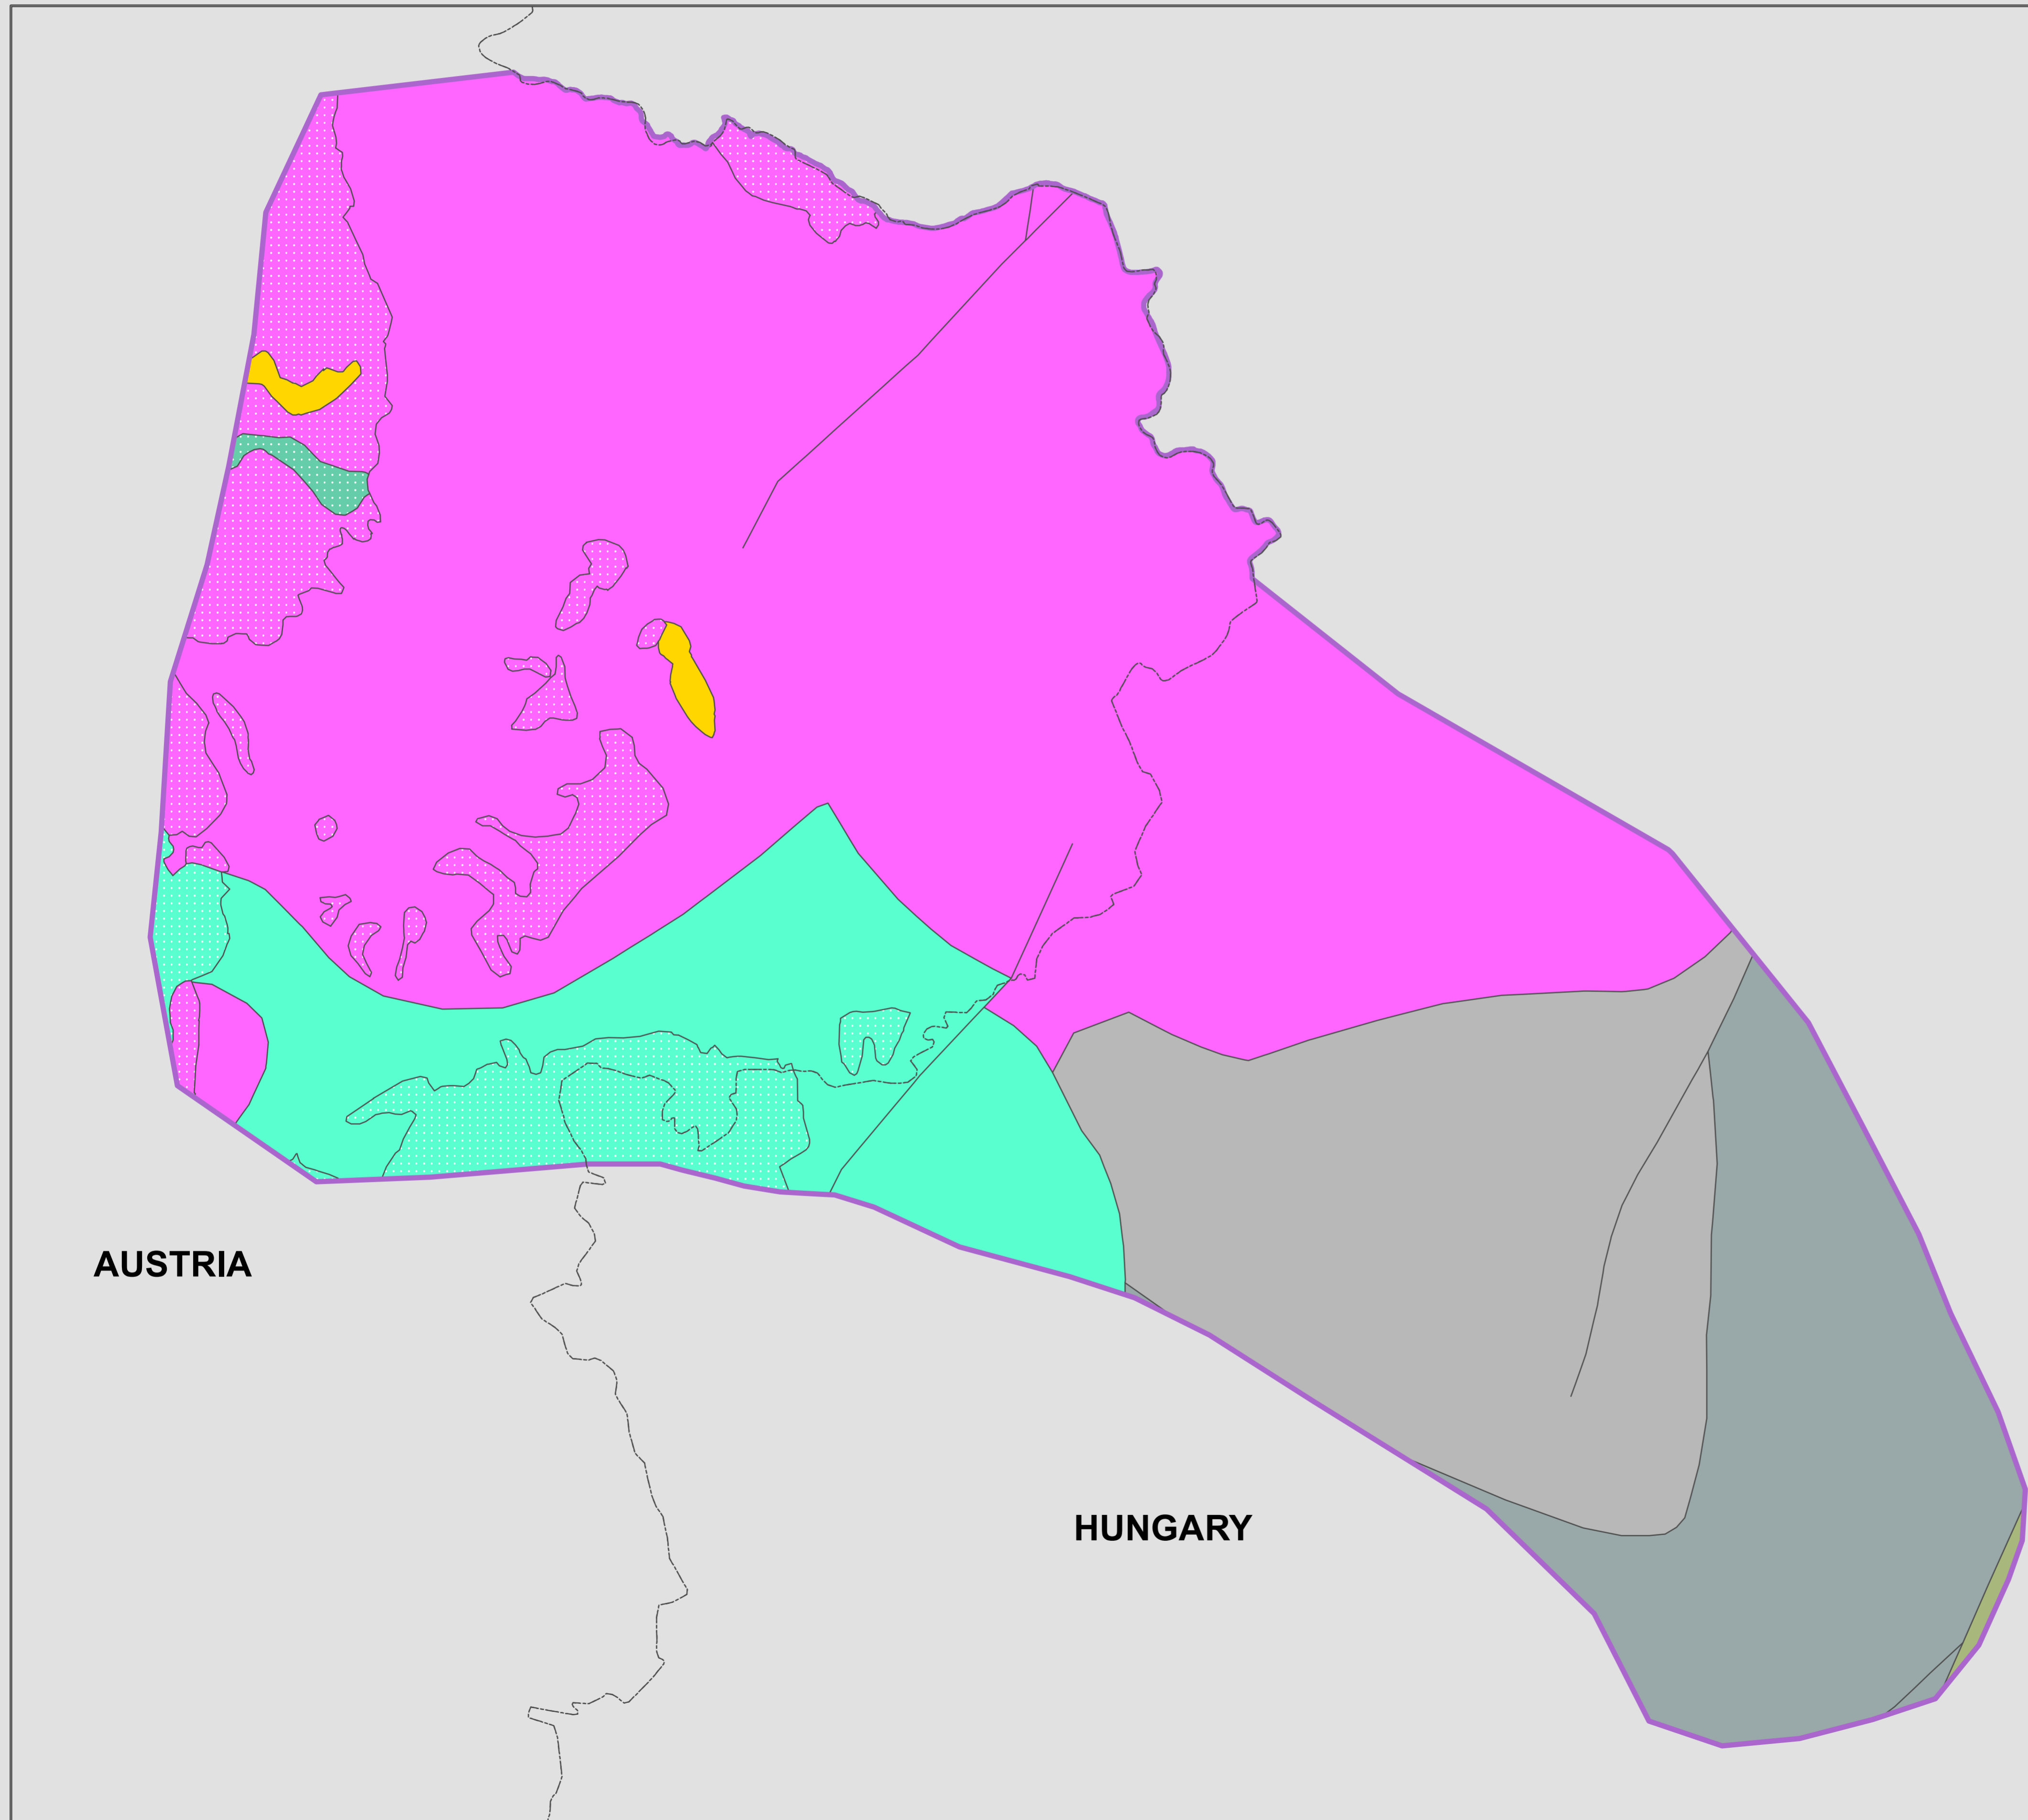

This project is implemented through the CENTRAL EUROPE Programme, co-financed by the ERDF

Legend

- Contour lines of Pre-Cenozoic basement
- Mb_surf
- JK1_Pe_surf
- JK1_Pe
- Mz_AT_surf
- Dmb
- SD_G
- OC_Tr
- Pz_Acr_surf
- Pz_Acr
- Lutzmannsburg–Zsira area boundary

AUSTRIA

HUNGARY

Editor: Zsolt Kercsmár, Vera Maigut, Zsuzsanna Viktor
 Authors of the model horizons:
 Hungary: Gáspár Albert, Zsolt Kercsmár, Vera Maigut,
 Gyula Maros, László Orosz, Klára Palotás, Ildikó Selmeczi, András Uhrin;
 Austria: Bernhard Atzenhofer, Rudolf Berka, Magdalena Bottig, Anna Brüstle,
 Christine Hörfarter, Gerhard Schubert, Julia Weibold;
 2011

Scale: 1:100 000

This map was produced by ArcGIS Desktop 10 without manual cartographic processing.