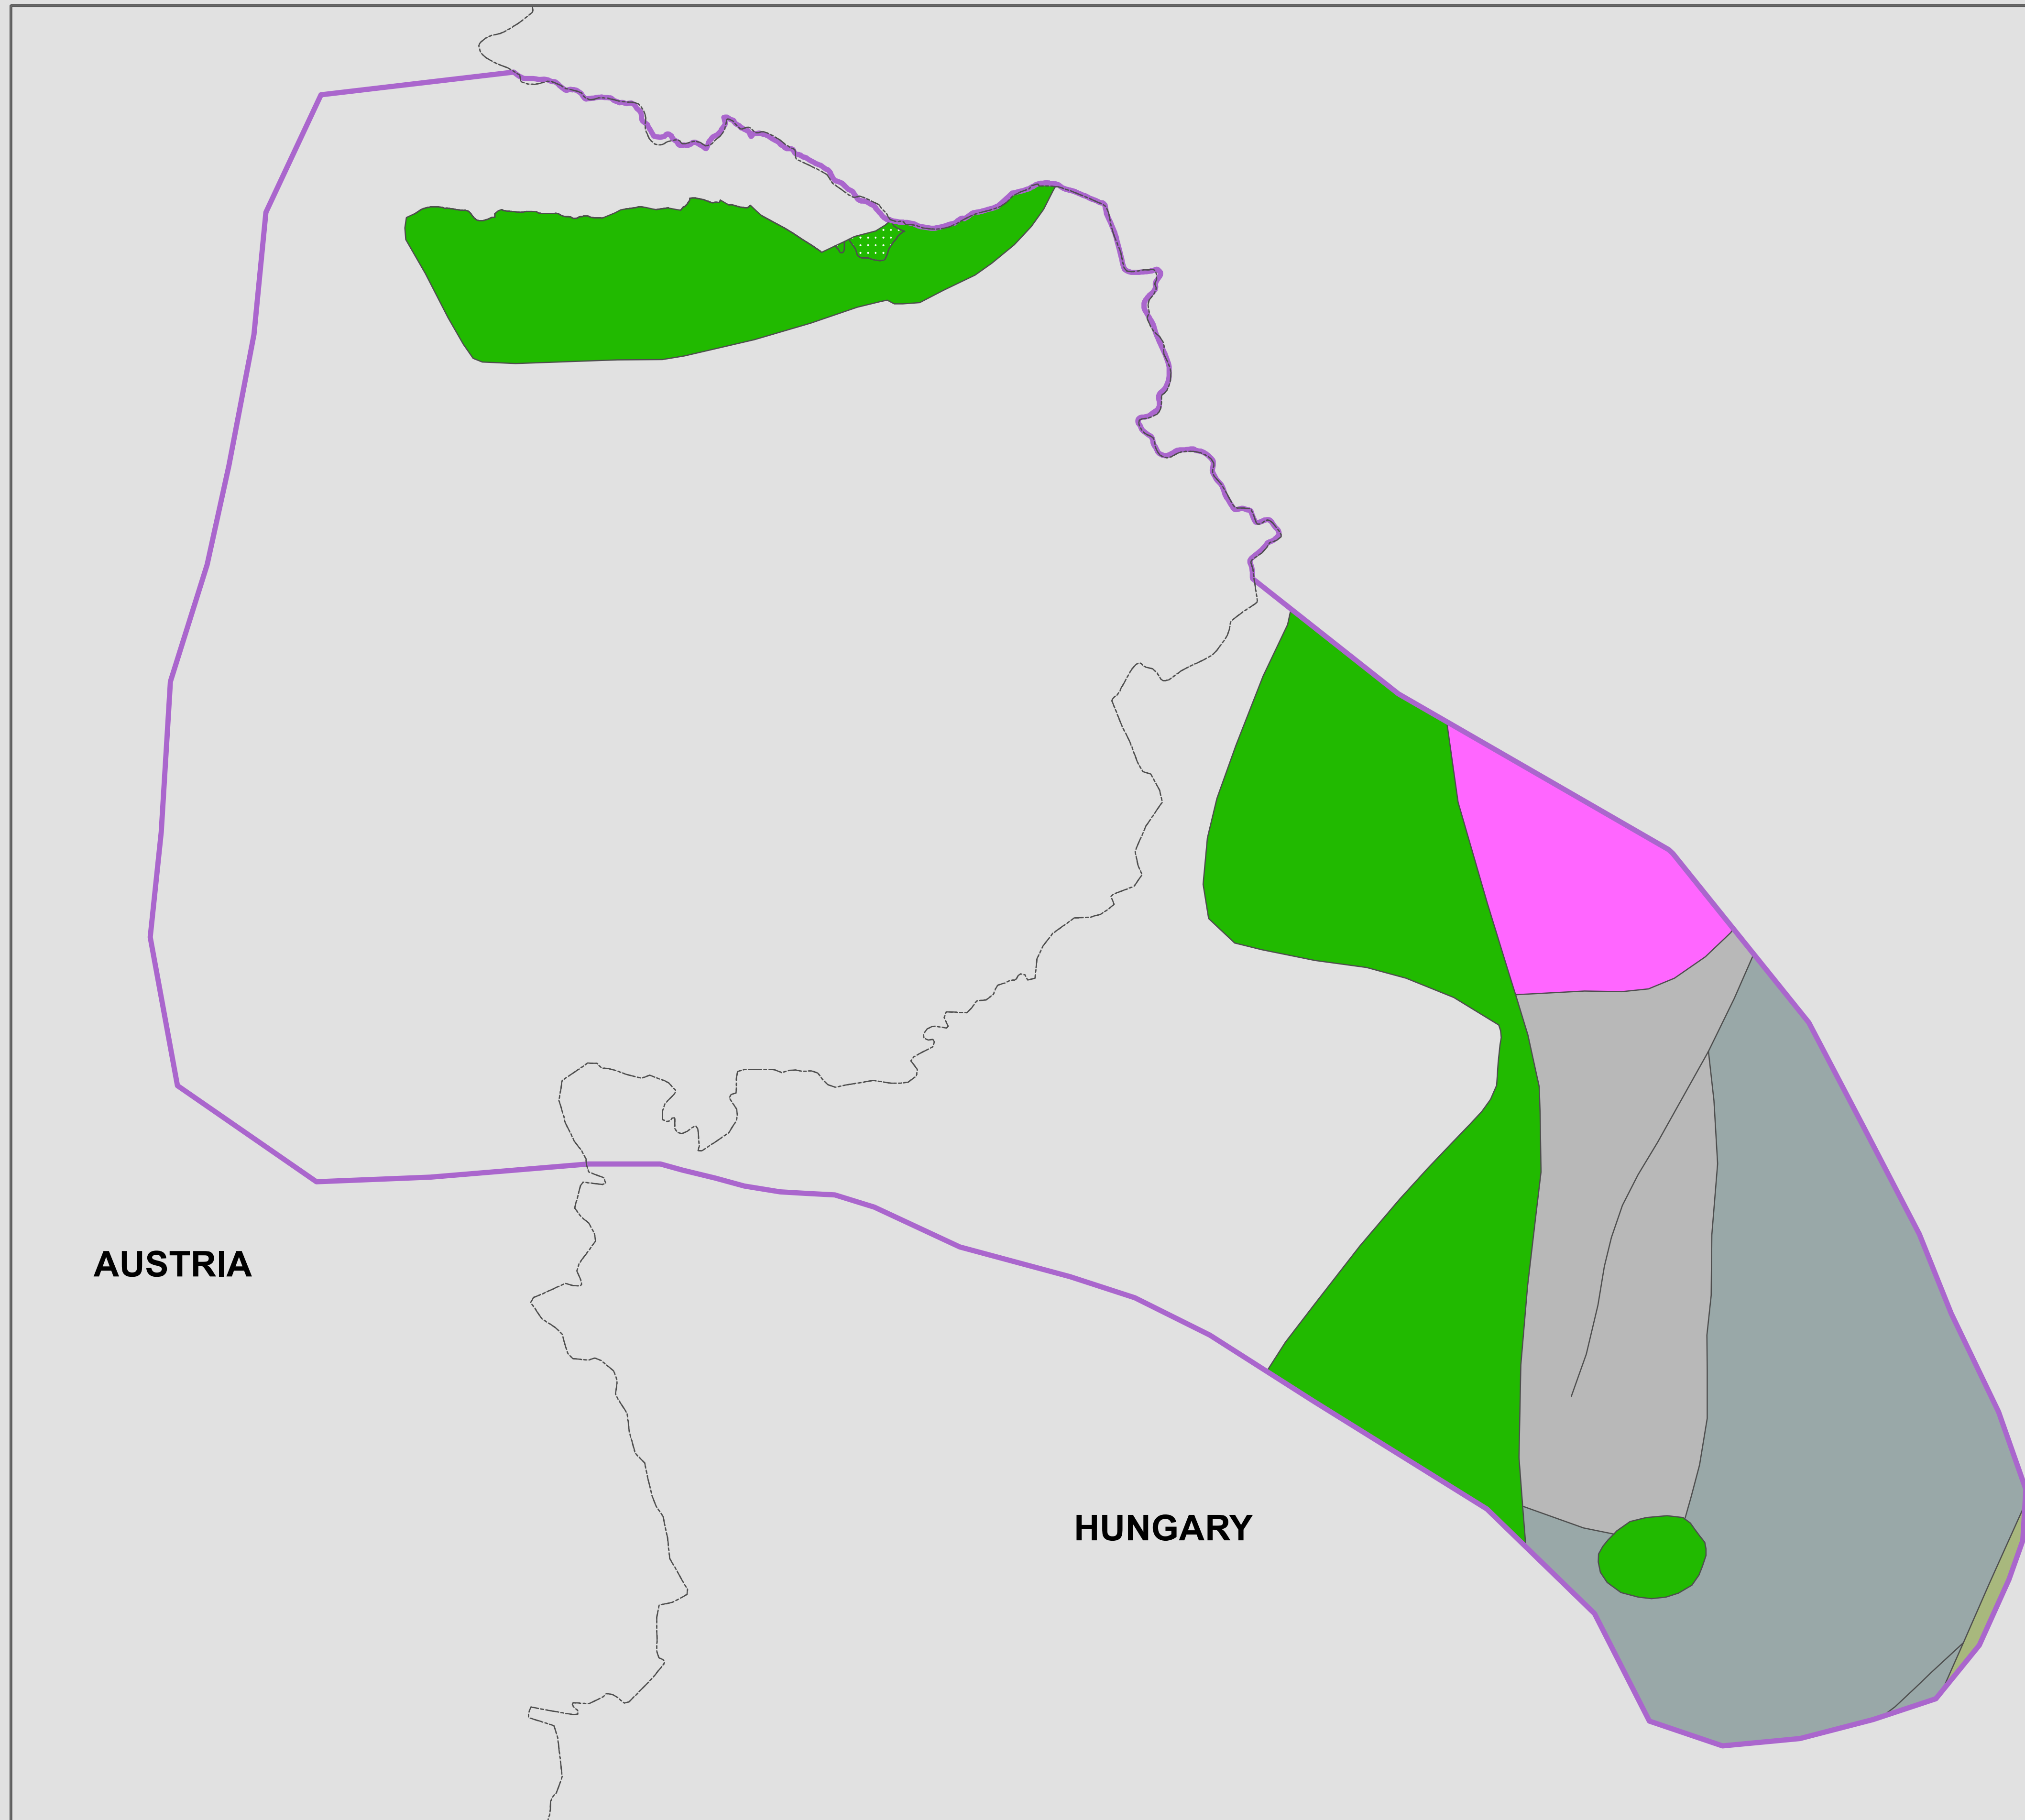

This project is implemented through the CENTRAL EUROPE Programme, co-financed by the ERDF

Legend

- Contour lines of Pre-Badenian basement
- M1fc_surf
- M1fc
- Dmb
- SD_G
- OC_Tr
- Pz_Acr
- Lutzmannsburg–Zsira area boundary

Editor: Zsolt Kercsmár, Vera Maigut, Zsuzsanna Viktor
 Authors of the model horizons:
 Hungary: Gáspár Albert, Zsolt Kercsmár, Vera Maigut,
 Gyula Maros, László Orosz, Klára Palotás, Ildikó Selmeczi, András Uhrin;
 Austria: Bernhard Atzenhofer, Rudolf Berka, Magdalena Bottig, Anna Brüstle,
 Christine Hörfarter, Gerhard Schubert, Julia Weibold;
 2011

Scale: 1:100 000

This map was produced by ArcGIS Desktop 10 without manual cartographic processing.